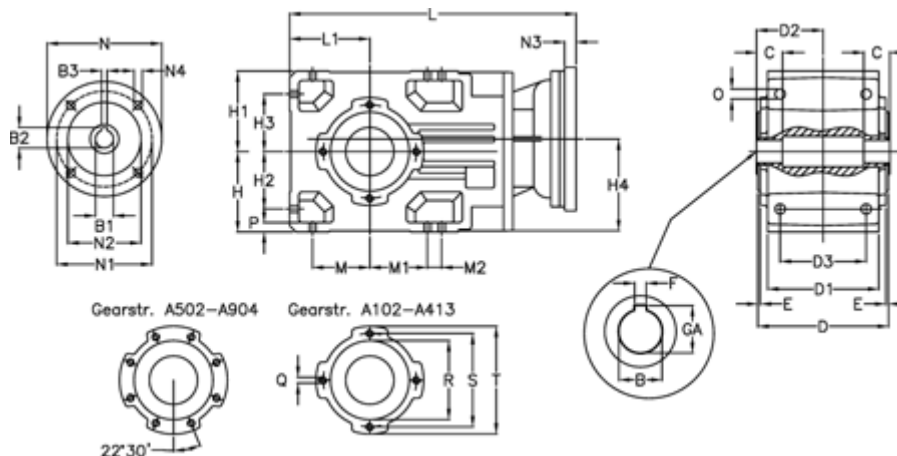

Article number: 29600302933235
 Description: Bevel helical gearbox
 A302UH35-29,3-P90B5

Measures

B = 35	D3 = 95	H3 = 63.0	N1 = 165	S = 115
B1 = 24	Description = A302UH35-xx-P90 B5	H4 = 108.5	N2 = 130	T = 140
B2 = 27.3	E = 3.0	L = 352.5	N3 = 0	
B3 = 8	F = 10	L1 = 90	N4 = M10x12	
C = 25	GA = 38.3	M = 63.0	O = 12.0	
D = 156	H = 90	M1 = 63.0	P = 11	
D1 = 130	H1 = 90	M2 = 22	Q = M8x15	
D2 = 80.0	H2 = 63.0	N = 200	R = 95	